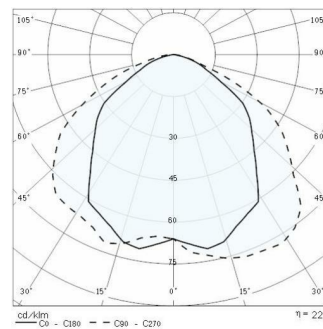

Photometric data