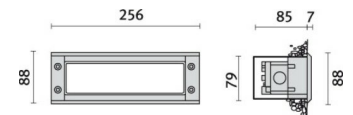

Technical drawings